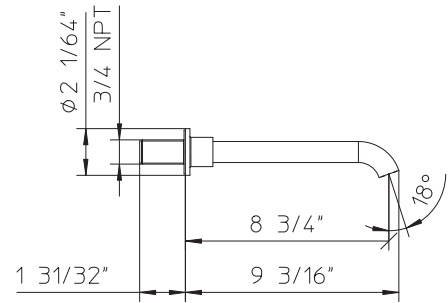

code **992112-10**

Features

- Wall mounted spout for bath-tub.
- $\frac{3}{4}$ " NPT connection.

Material

- Solid brass.
- Finishes resist corrosion and tarnish.

Certifications

- ADA.

Available color finishes

- 10 chrome.
- 34 matt copper.
- 36 brushed dark nickel.
- 38 matt black.
- 43 matt white.
- 49 brushed steel finish.
- 50 bronze.
- 53 gold.
- 68 polish nickel.

Technical information

- All product dimensions are nominal.
- Wall-mounted.

Warranty

- Limited warranty.
- See website for detailed warranty information.

Note

- Install this product according to the installation guide.
- Final measurements confirm with product.
- Palazzani reserves the right to make revisions without notice to product specifications.

PALAZZANI USA

phone (305) 651.4470 ■ service@palazzaniusa.com