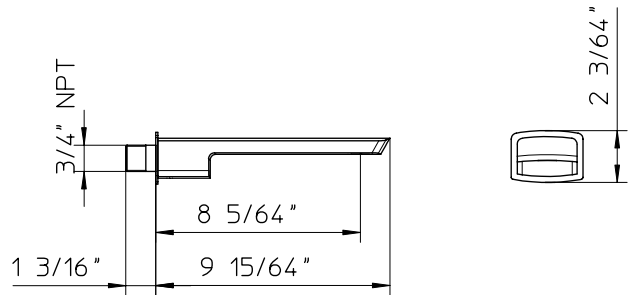

PALAZZANI **mis**

code **9921E7-10**

Features

- Wall mounted bath spout with aerator.

Material

- Solid brass.
- Finishes resist corrosion and tarnish.

Certifications

- California Energy Commission (CEC)
- ADA

Technical information

- All product dimensions are nominal
- Faucet flow rate: 8.45 gpm
- Pressure 60 psi

Warranty

- Limited warranty.
- See website for detailed warranty information.

Note

- Install this product according to the installation guide.
- Final measurements confirm with product.
- Palazzani reserves the right to make revisions without notice to product specifications.