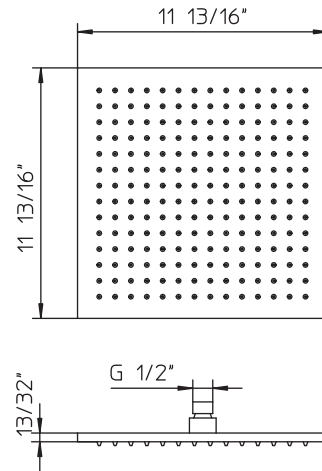

PALAZZANI showers

code **9926A9-10**

Features

- Brass headshower 11 13/16" x 11 13/16".
- Headshower 1/2" connection.

Material

- Solid brass.
- Finishes resist corrosion and tarnish.

Certifications

- ASME A112.18.1/CSA B125.1-12.
- California Energy Commission (CEC).
- ADA.

Available color finishes

- 10 chrome

Technical information

- All product dimensions are nominal.
- Wall-mounted.
- Max flow rate: 2 gpm.

Warranty

- Limited warranty.
- See website for detailed warranty information.