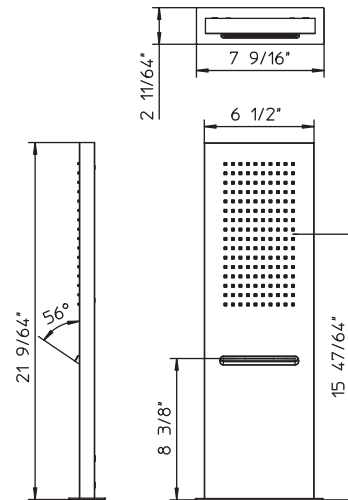

code **9926H5-10**

Features

- Inox headshower, 21 9/64".
- 2 outlets.

Material

- Inox.
- Finishes resist corrosion and tarnish.

Certifications

- ASME A112.18.1/CSA B125.1-12.
- California Energy Commission (CEC).
- ADA.

Available color finishes

- 10 chrome.
- 36 brushed dark nickel.
- 38 matt black.
- 49 brushed steel finish.

Technical information

- All product dimensions are nominal.
- Wall-mounted.
- Max flow: 2.5 GPM.

Warranty

- Limited warranty.
- See website for detailed warranty information.

Note

- Install this product according to the installation guide.
- Final measurements confirm with product.
- Palazzani reserves the right to make revisions without notice to product specifications.

PALAZZANI USA

phone (305) 651.4470 ■ service@palazzaniusa.com