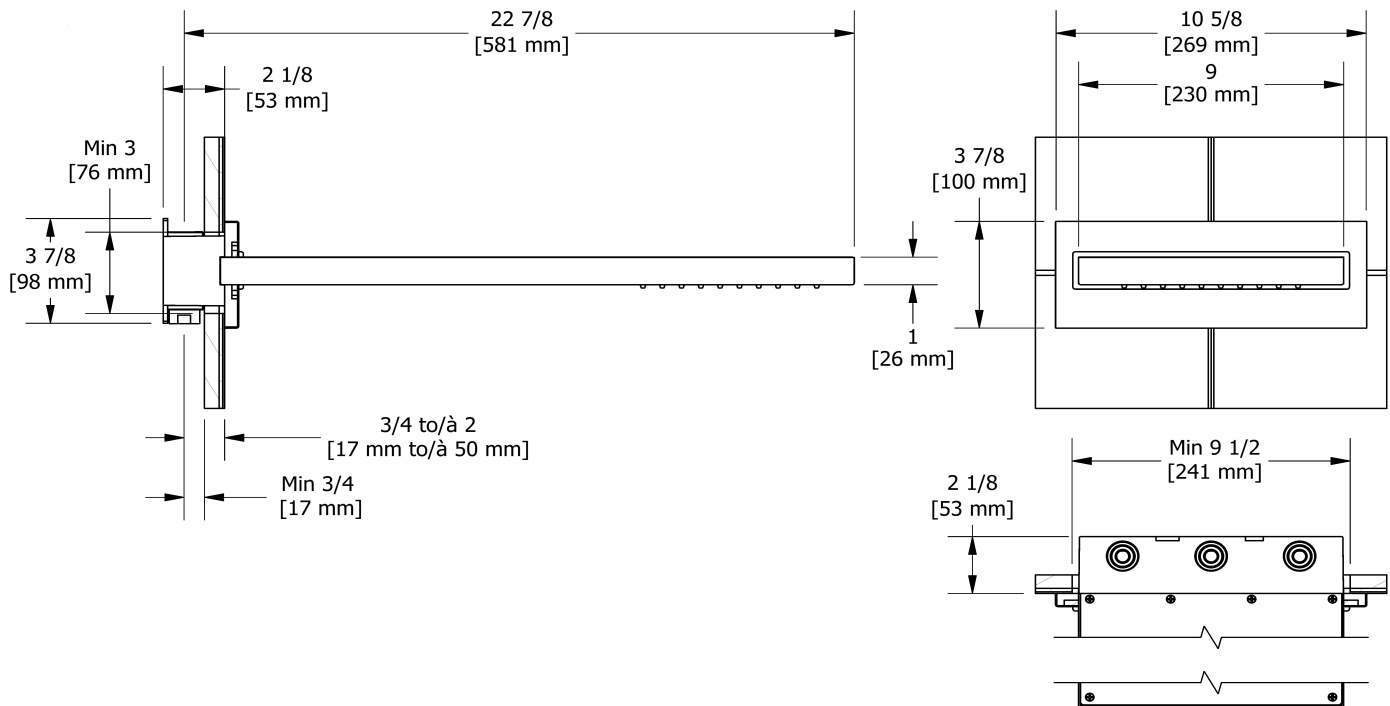

Rain and cascade shower head

404

Specifications

Descriptions

- Scale-free
- Rain and cascade
- Two 1/2" inlets female NPT
- Special rough included
- Must be ordered at the same time as the valve rough

Available colors

- C : Chrome
- BN : Brushed Nickel (PVD)
- PN : Polished Nickel (PVD)

Available flow

- 9.5 L/min, 2.5 gpm (US) 60psi

Certifications

- CSA B125.1
- ASME A112.18.1
- CMR248 Approval

UPC®

Sizes, models and finishes may differ from those presented.