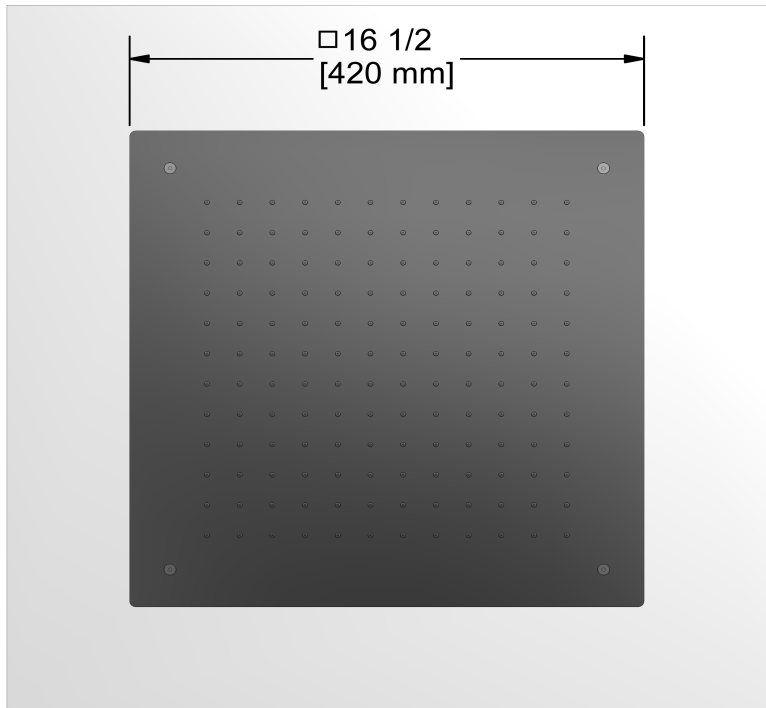

Certifications

- CSA B125.1
- ASME A112.18.1
- CMR248 Approval

cUPC®