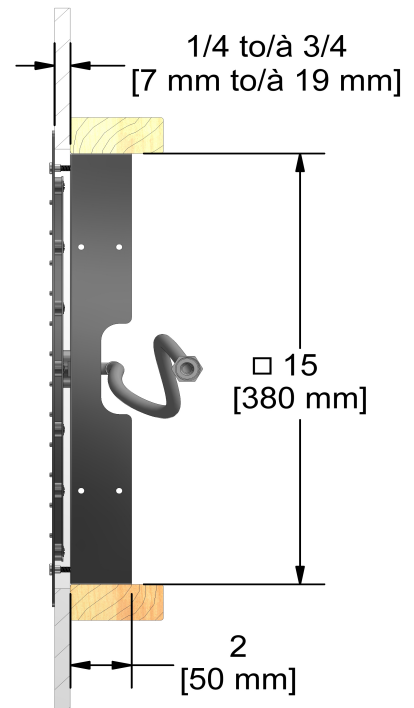

Certifications

- CSA B125.1
- ASME A112.18.1
- CMR248 Approval

cUPC®