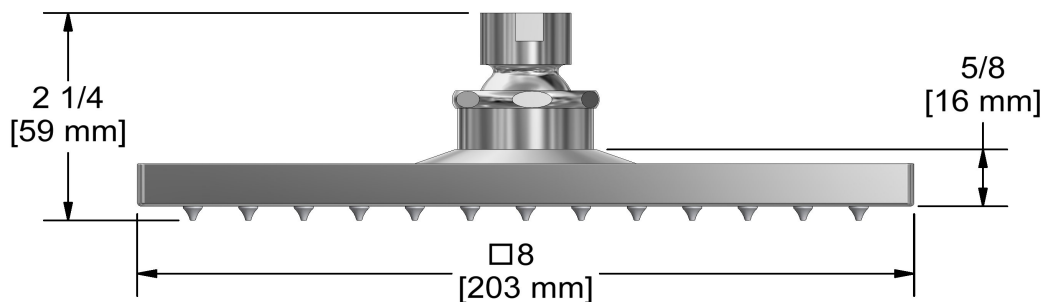

Sizes, models and finishes may differ from those presented.

Warranty

This **Riobel Inc.** product you have purchased carries a Limited Lifetime Warranty on the chrome, PVD finish, blacks and all working parts and is guaranteed from the initial purchase date against all manufacturing defects. All other finishes, including plastic components, are guaranteed for one year. All electric and/or electronic parts are covered by a 5-year limited warranty.

Customer Service

Ontario, West Canada : 888-287-5354 Quebec, Maritimes, United States : 866-473-8442