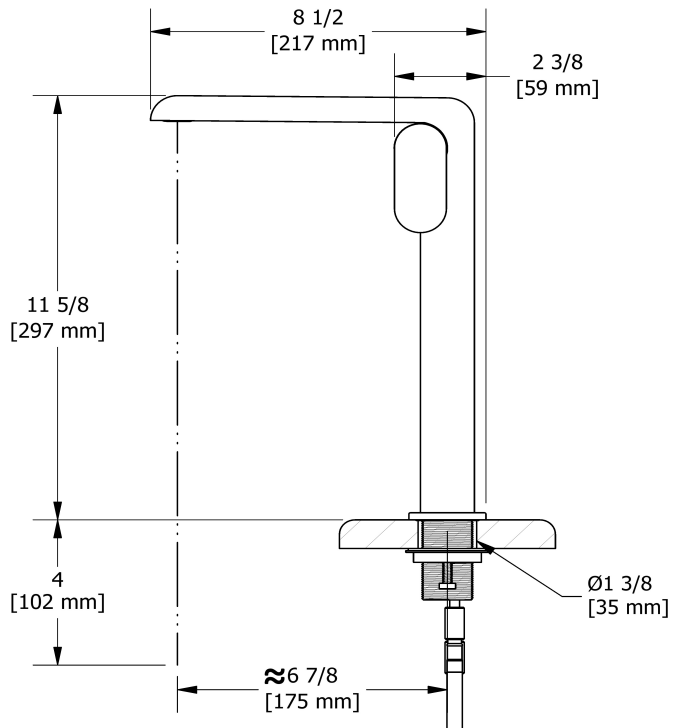

Certifications

- CSA B125.1
- NSF/ANSI standard 61 and 372
- ASME A112.18.1

Sizes, models and finishes may differ from those presented.

Warranty

This **Riobel Inc.** product you have purchased carries a Limited Lifetime Warranty on the chrome, PVD finish, blacks and all working parts and is guaranteed from the initial purchase date against all manufacturing defects. All other finishes, including plastic components, are guaranteed for one year. All electric and/or electronic parts are covered by a 5-year limited warranty.

Customer Service

Ontario, West Canada : 888-287-5354 Quebec, Maritimes, United States : 866-473-8442