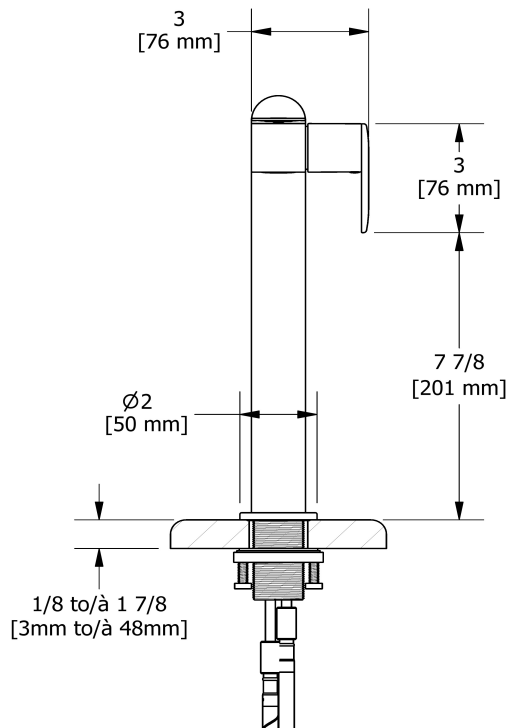

Certifications

- CSA B125.1
- NSF/ANSI standard 61 and 372
- ASME A112.18.1

Sizes, models and finishes may differ from those presented.

Warranty

This **Riobel Inc.** product you have purchased carries a Limited Lifetime Warranty on the chrome, PVD finish, blacks and all working parts and is guaranteed from the initial purchase date against all manufacturing defects. All other finishes, including plastic components, are guaranteed for one year. All electric and/or electronic parts are covered by a 5-year limited warranty.

Customer Service

Ontario, West Canada : 888-287-5354 Quebec, Maritimes, United States : 866-473-8442