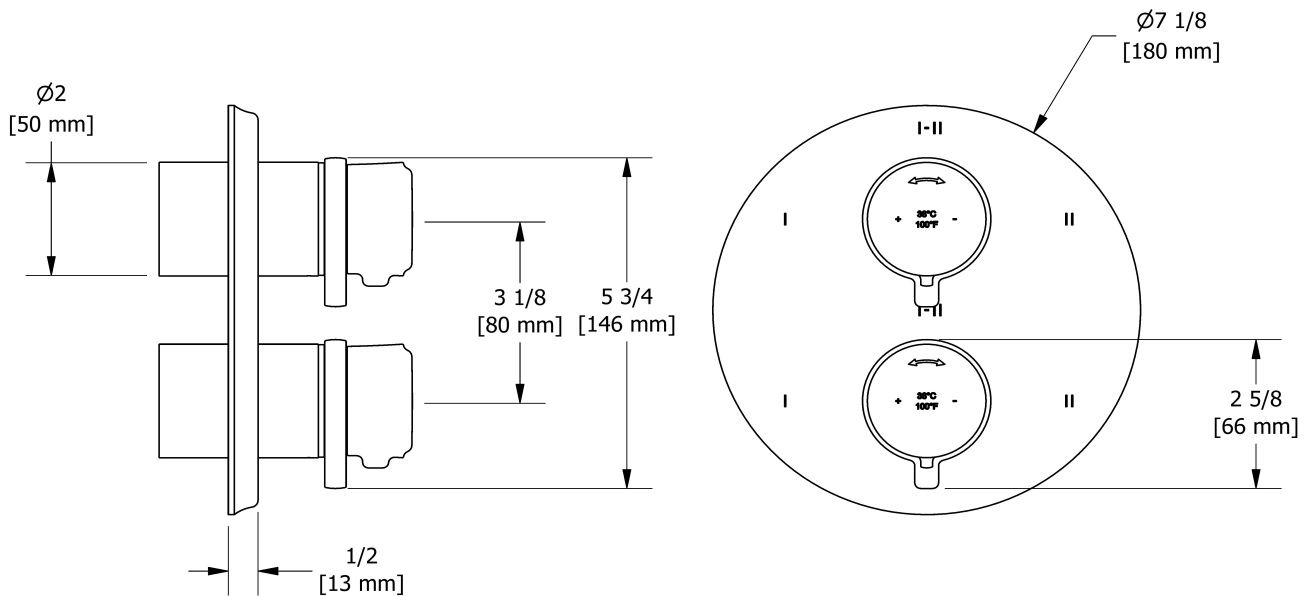

Sizes, models and finishes may differ from thoses presented.

Warranty

This **Riobel Inc.** product you have purchased carries a Limited Lifetime Warranty on the chrome, PVD finish, blacks and all working parts and is guaranteed from the initial purchase date against all manufacturing defects. All other finishes, including plastic components, are guaranteed for one year. All electric and/or electronic parts are covered by a 5-year limited warranty.

Customer Service

Ontario, West Canada : 888-287-5354 Quebec, Maritimes, United States : 866-473-8442