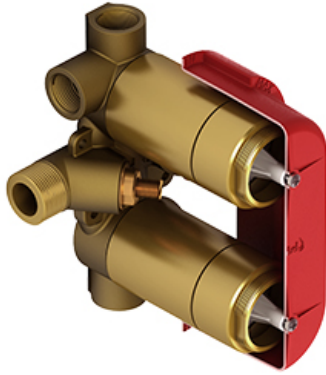

4-way Type T/P ¾" coaxial complete valve
MMRD46L

cUPC®

Specifications

Composition

- TMMRD46LC - 4-way Type T/P coaxial valve trim
- R46 - 4-way Type T/P ¾" coaxial valve rough

Available colors

- C : Chrome
- CBK : Chrome/Black
- BN : Brushed Nickel (PVD)
- BNBK : Brushed Nickel (PVD)/Black
- PN : Polished Nickel (PVD)
- PNBK : Polished Nickel (PVD)/Black

Available flows

- 38 L/min, 10 gpm (US) 60psi
- Type TP - For use with shower heads rated at 7L/min (1.8 gpm) or higher

Certifications

- CSA B125.1
- ASME A112.18.1
- ASSE 1016

Warranty

This **Riobel Inc.** product you have purchased carries a Limited Lifetime Warranty on the chrome, PVD finish, blacks and all working parts and is guaranteed from the initial purchase date against all manufacturing defects. All other finishes, including plastic components, are guaranteed for one year. All electric and/or electronic parts are covered by a 5-year limited warranty.

Customer Service

Ontario, West Canada : 888-287-5354 Quebec, Maritimes, United States : 866-473-8442

4-way Type T/P 3/4" coaxial valve rough
R46

Specifications

Descriptions

- Rough only
- 3/4" inlet male NPT
- Must be supplied with minimum 3/4" PEX , 3/4" EXPANSION PEX or 1/2" copper
- Four 1/2" outlets female NPT
- Service valves
- Test cap
- TXX46XX or TXX88XX trim required to complete