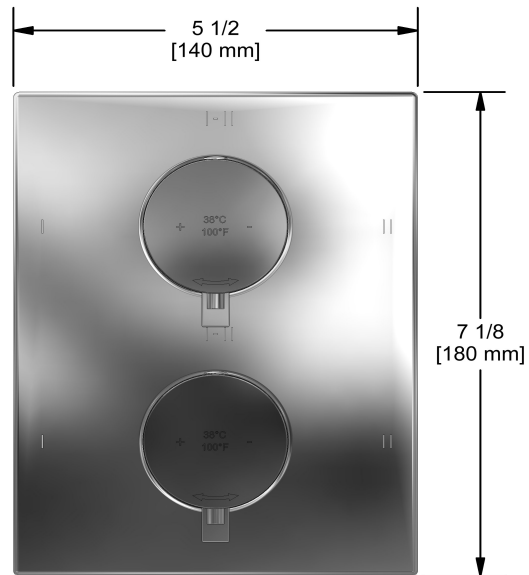

Certifications

- CSA B125.1
- ASME A112.18.1
- ASSE 1016
- CMR248 Approval

cUPC®