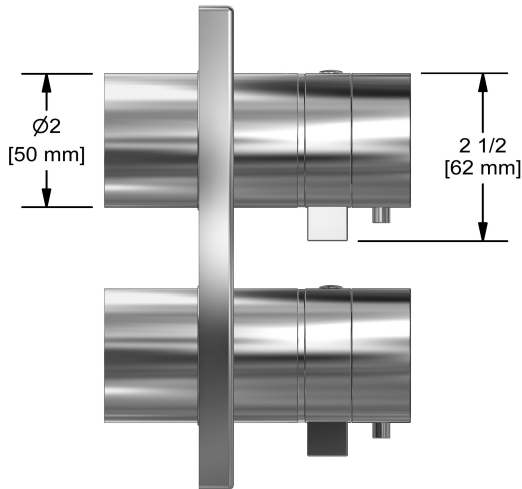

Certifications

- CSA B125.1
- ASME A112.18.1
- ASSE 1016
- CMR248 Approval

cUPC®