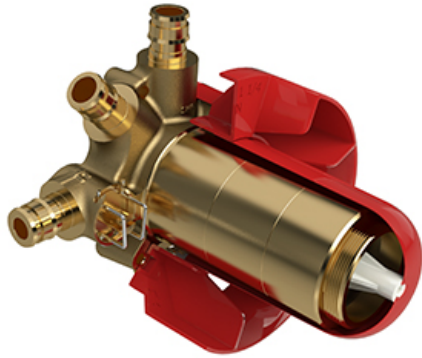

3-way Type T/P coaxial valve rough without cartridge
 EXPANSION PEX
R45-EX

Specifications

Descriptions

- TXX45XX or TXX47XX trim required to complete
- Service valves
- Rough only
- Three 1/2" outlets EXPANSION PEX
- 1/2" inlet EXPANSION PEX
- Test cap

Available colors

- :

Certifications

- CSA B125.1
- ASME A112.18.1
- ASSE 1016
- CMR248 Approval

UPC®

Sizes, models and finishes may differ from thoses presented.

Warranty

This **Riobel Inc.** product you have purchased carries a Limited Lifetime Warranty on the chrome, PVD finish, blacks and all working parts and is guaranteed from the initial purchase date against all manufacturing defects. All other finishes, including plastic components, are guaranteed for one year. All electric and/or electronic parts are covered by a 5-year limited warranty.