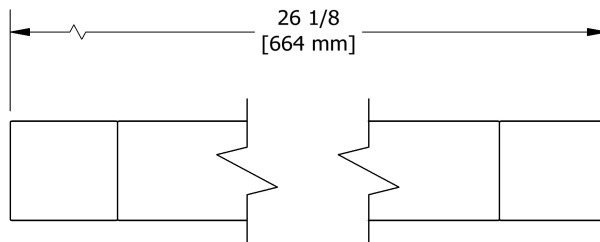

60 cm (24") towel bar  
RF5

## Description

- 4 anchor points

Sizes, models and finishes may differ from those presented.