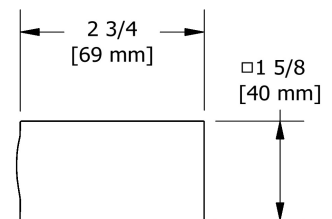

60 cm (24") towel bar  
RF5

## Description

- 4 anchor points

Sizes, models and finishes may differ from those presented.