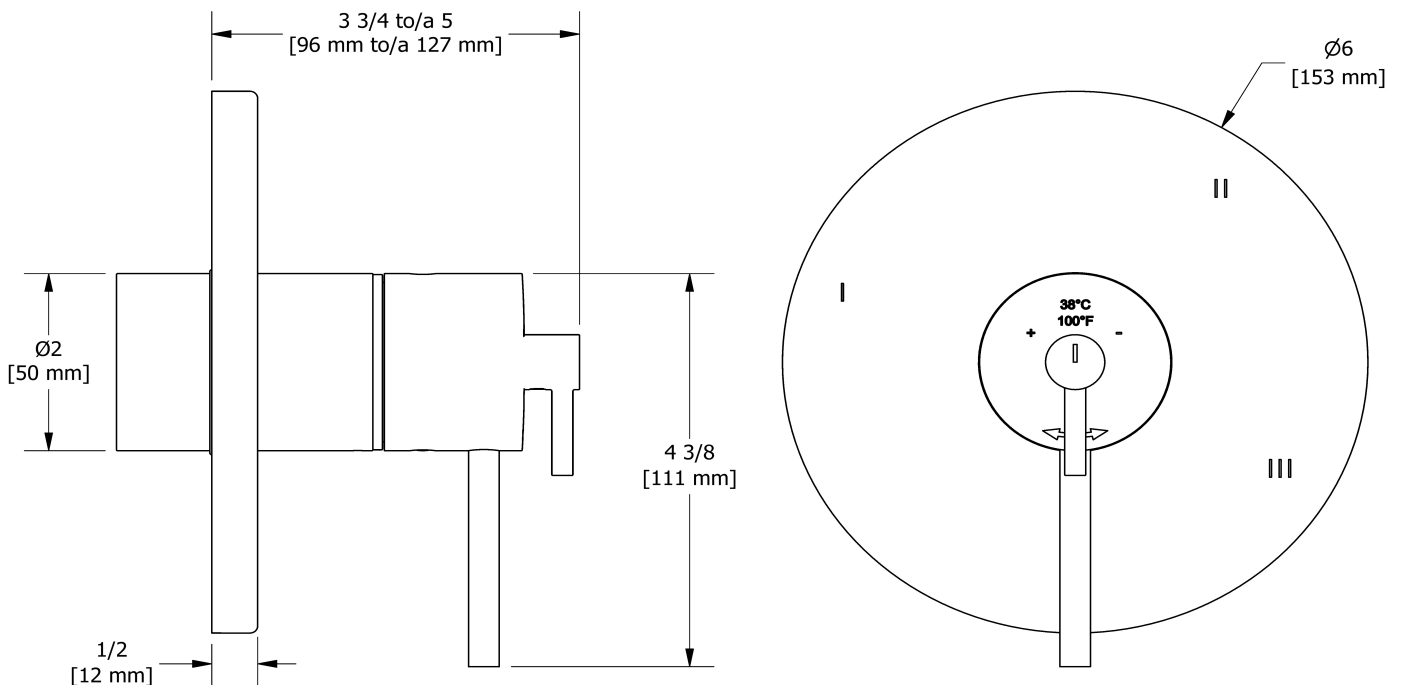

Sizes, models and finishes may differ from thoses presented.

Warranty

This **Riobel Inc.** product you have purchased carries a Limited Lifetime Warranty on the chrome, PVD finish, blacks and all working parts and is guaranteed from the initial purchase date against all manufacturing defects. All other finishes, including plastic components, are guaranteed for one year. All electric and/or electronic parts are covered by a 5-year limited warranty.

Customer Service

Ontario, West Canada : 888-287-5354 Quebec, Maritimes, United States : 866-473-8442

2020.06.12