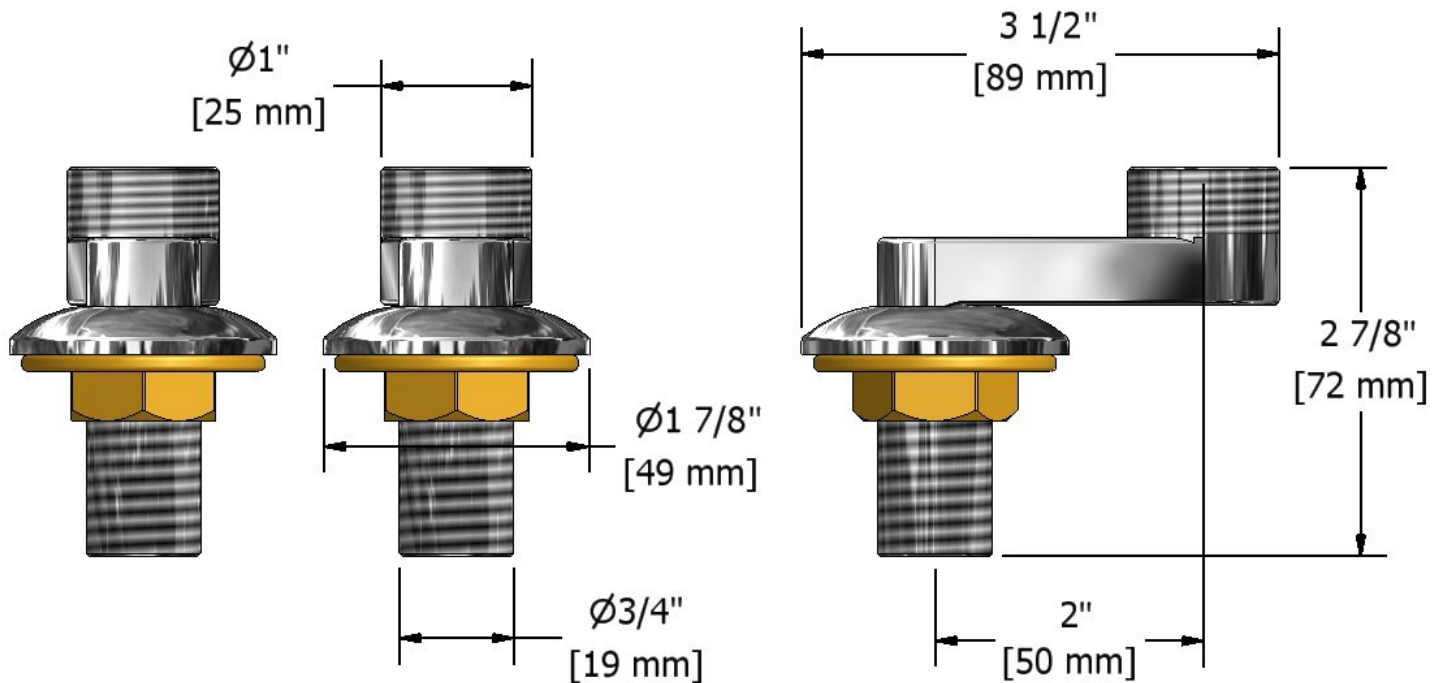

Off-set elbow pair
TU02

Specifications

Descriptions

- G $\frac{1}{2}$ " inlet male
- Round flange
- $\frac{3}{4}$ " outlet male
- Pair

Available colors

- C : Chrome
- BN : Brushed Nickel (PVD)

Sizes, models and finishes may differ from those presented.