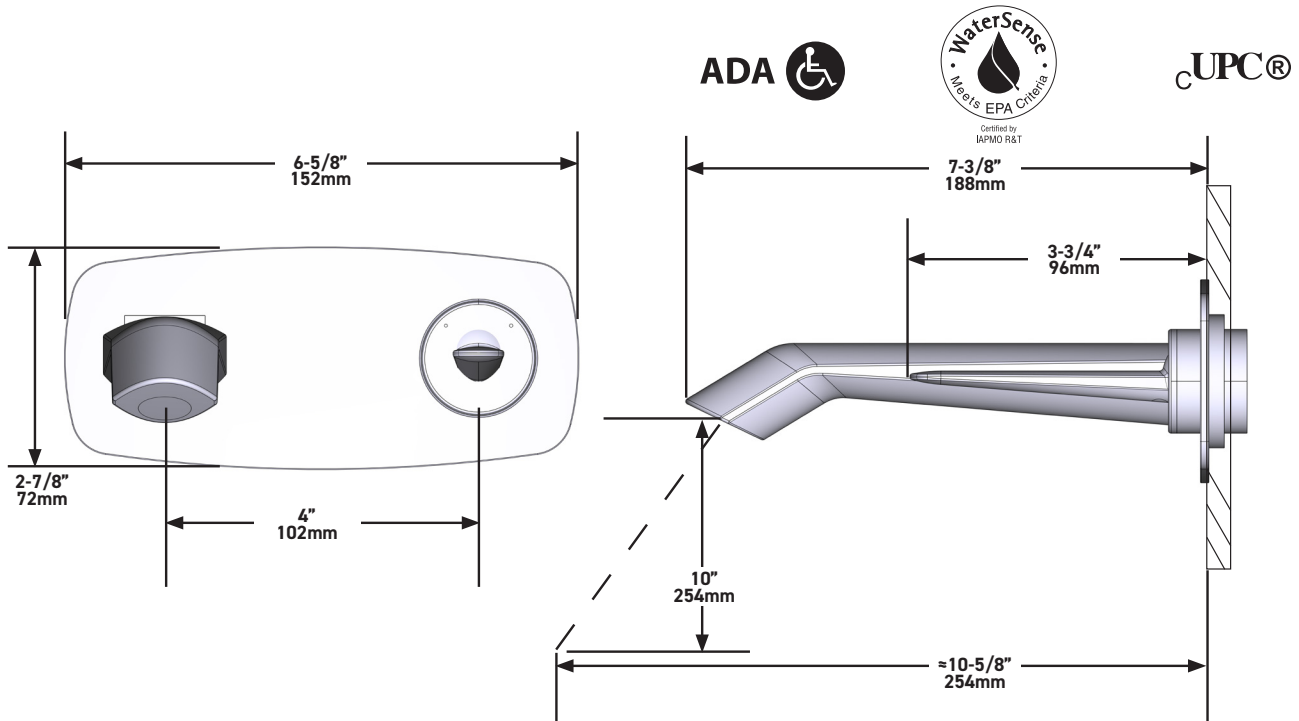

For warranty or additional information, contact:

US Customers

U.S.A.
houseofrohl.com/support
1-800-777-9762

QUEBEC / MARITIMES / WESTERN CANADA
QUÉBEC / MARITIMES / QUEST CANADIAN
QUEBEC / MARITIMOS / CANADA OCCIDENTAL
houseofrohl.ca/support
1-866-473-8442

Canadian Customers

ONTARIO
houseofrohl.ca/support
1-800-287-5354