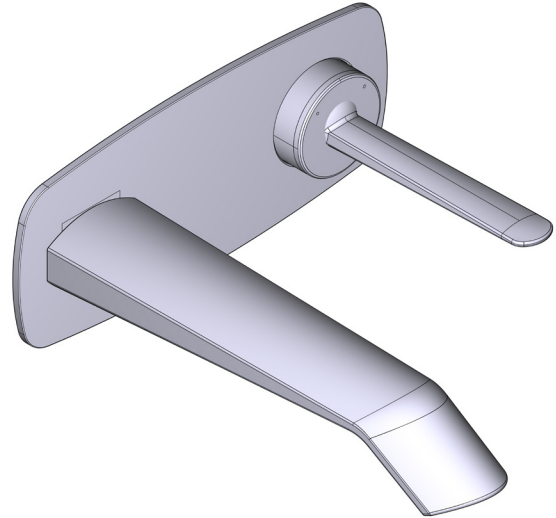

SPECIFICATIONS

DESCRIPTION

- Ceramic cartridge
- Trim only
- RH360 rough required to complete
- Drain kit sold separately

FLOW

- 4.5 L/min, 1.2 gpm (US) 60psi

STANDARDS

- ADA Compliant
- CSA B125.1
- NSF/ANSI standard 61 and 372
- ASME A112.18.1
- NSF /ANSI / CAN 61: Q ≤ 1

WARRANTY

- Most products or parts carry "Limited Warranties" against manufacturing defects. For US customers please visit houseofrohl.com/support and for Canadian customers please visit houseofrohl.ca/support for complete product and finish warranty

360° Wall Mounted Lavatory Mixer Trim

MODELS: TVY360