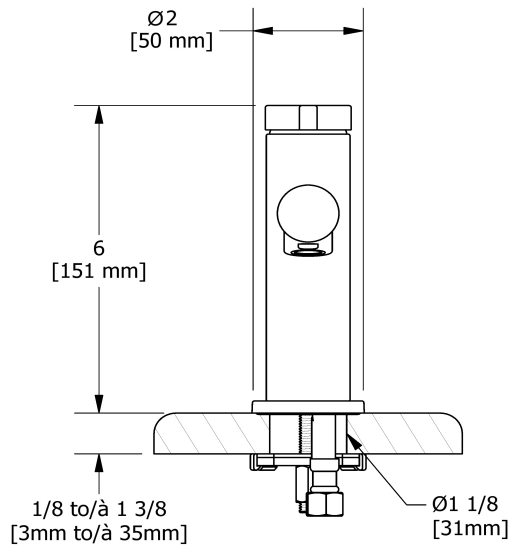

Certifications

- CSA B125.1
- NSF/ANSI standard 61 and 372
- ASME A112.18.1
- ADA

cUPC®