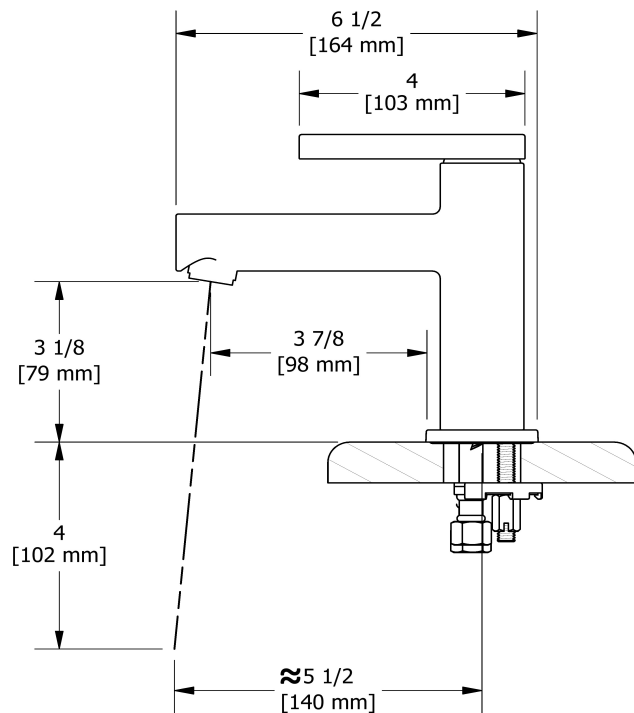

Certifications

- CSA B125.1
- NSF/ANSI standard 61 and 372
- ASME A112.18.1
- ADA

cUPC®