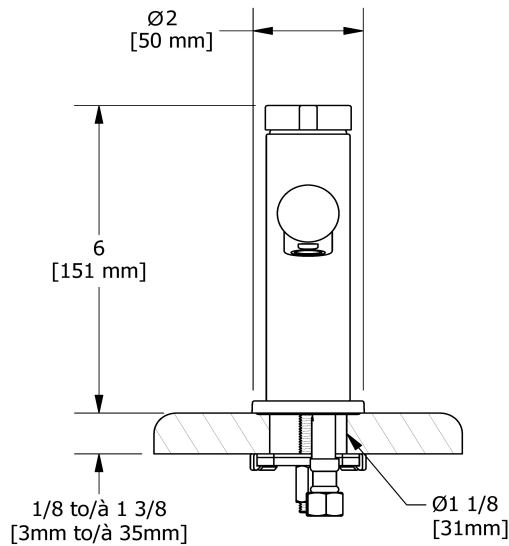

Certifications

- CSA B125.1
- NSF/ANSI standard 61 et 372
- ASME A112.18.1
- ADA

cUPC®