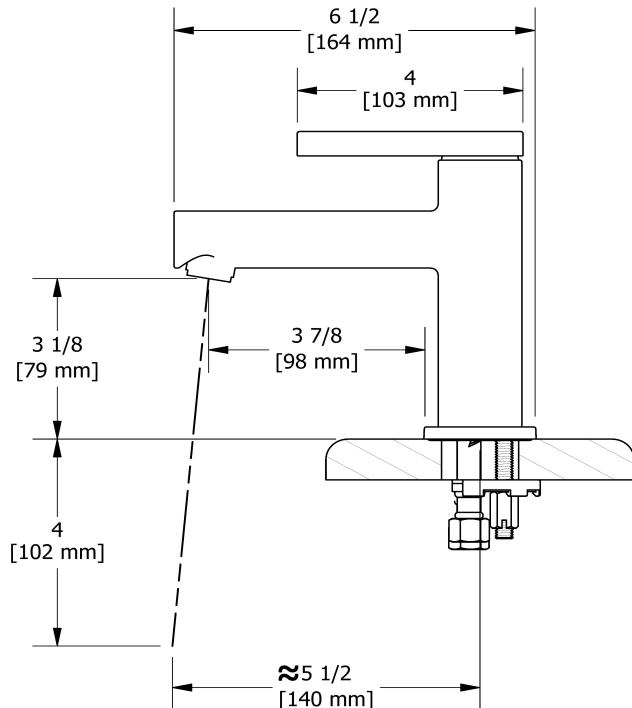

Certifications

- CSA B125.1
- NSF/ANSI standard 61 et 372
- ASME A112.18.1
- ADA

cUPC®