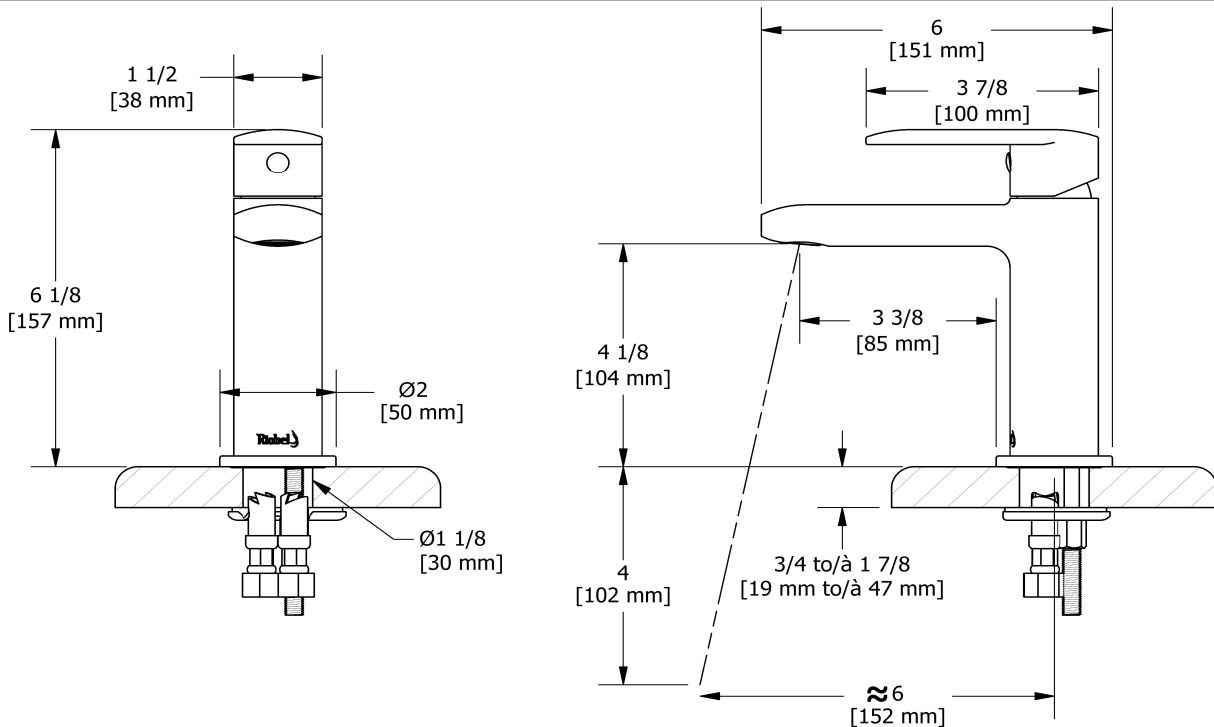

Sizes, models and finishes may differ from those presented.

Warranty

This **Riobel PRO**, product you have purchased carries a Limited LIFETIME warranty on their cartridge. All working parts and finishes are guaranteed for a period of five (5) years from the initial purchase date against all manufacturing defects. All electric and/or electronic parts are covered by a 5-years limited warranty. The warranty offered on our products will be honored only if the installation is performed by a certified master plumber.

Customer Service

Ontario, West Canada : 888-287-5354 Quebec, Maritimes, United States : 866-473-8442