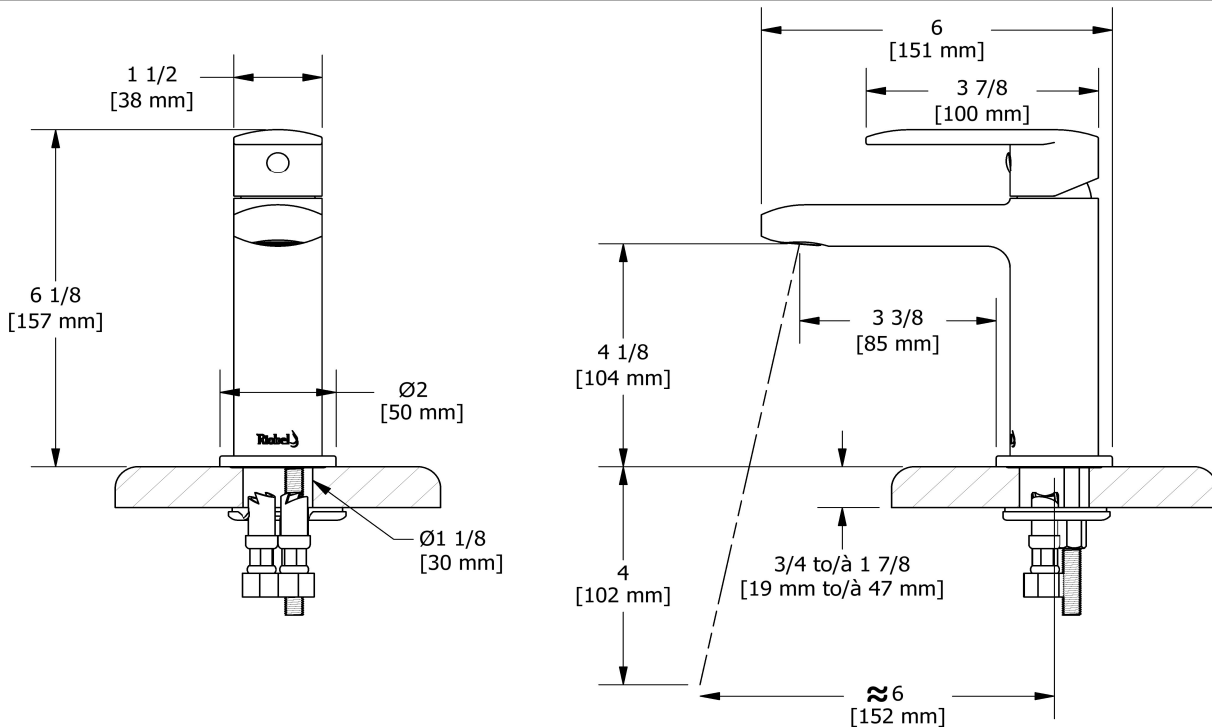

Les dimensions, les modèles et les finis présentés peuvent différer.

Garantie

La robinetterie **Riobel PRO** que vous venez d'acquérir est couverte par une garantie à VIE limitée sur les cartouches. Toutes les autres pièces et finis sont garantis pour un période de cinq (5) ans à partir de la date d'achat contre tous vices de fabrication. Toutes les composantes électriques et/ou électroniques sont couvertes par une garantie limitée de 5 ans.

Service à la clientèle

Ontario, Ouest Canadien : 888-287-5354 Québec, Maritimes, États-Unis : 866-473-8442