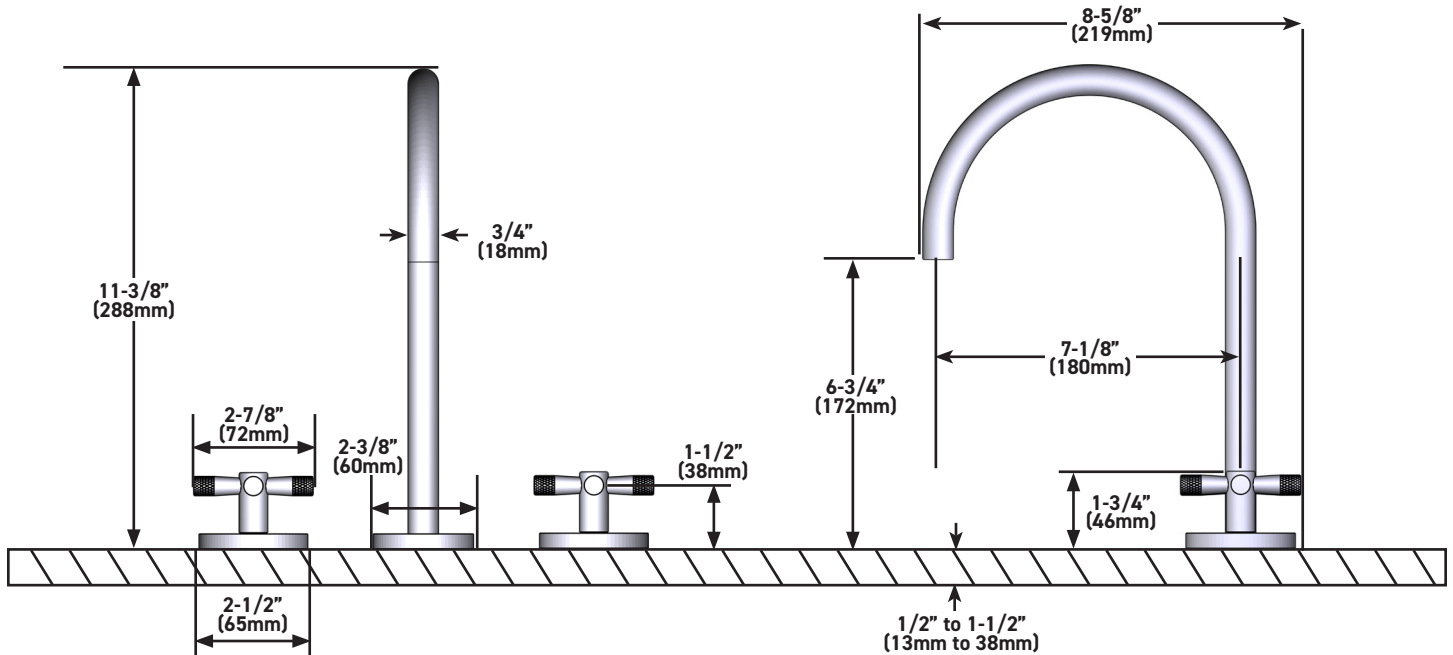

For warranty or additional information, contact:

US Customers

U.S.A.
houseofrohl.com/support
1-800-777-9762

Canadian Customers

QUEBEC / MARITIMES / WESTERN CANADA
QUÉBEC / MARITIMES / OUEST CANADIEN
QUEBEC / MARITIMOS / CANADA OCCIDENTAL
houseofrohl.ca/support
1-866-473-8442

ONTARIO
houseofrohl.ca/support
1-800-287-5354