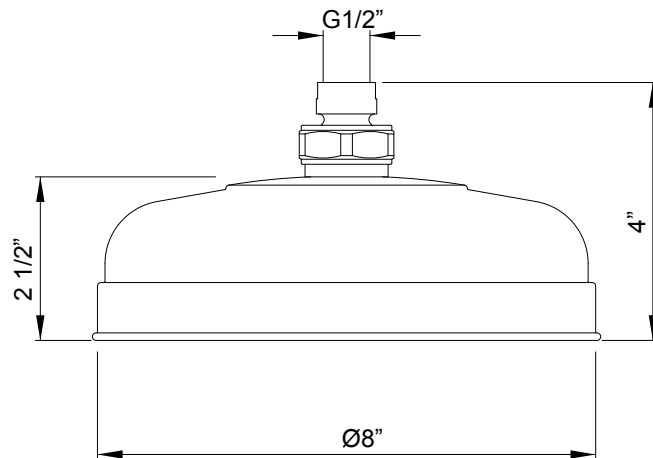

**8" RAIN SHOWERHEAD**

**U.5260**

**FEATURES**

- Single function
- 1.8 GPM at 60 PSI (CEC compliant)
- Easy clean, calcium build-up resistant nozzles

For warranty or additional information, contact:

**US customers**