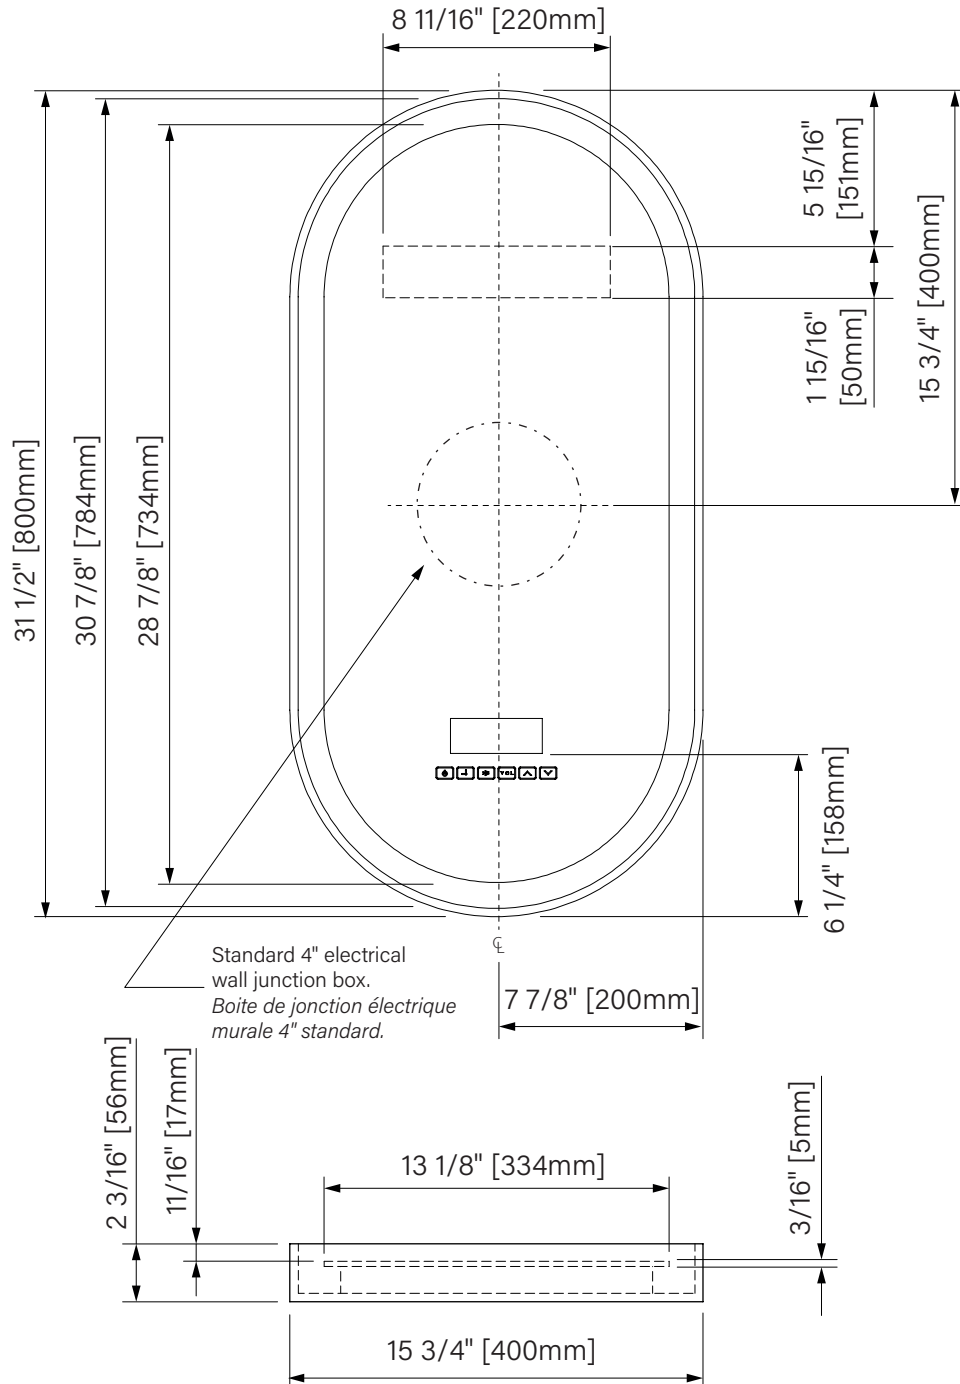

# Oblong mirror / Miroir oblong

Smart mirror

Matte white solid surface

31 1/2" x 15 3/4" x 2 3/16"

800mm x 400mm x 56mm

Miroir intelligent

Surface solide blanc mat

31 1/2" x 15 3/4" x 2 3/16"

800mm x 400mm x 56mm

The dimensions are subject to manufacturer's tolerance and may change without notice.

Les dimensions sont soumises à des tolérances de fabrication et peuvent changer sans préavis.