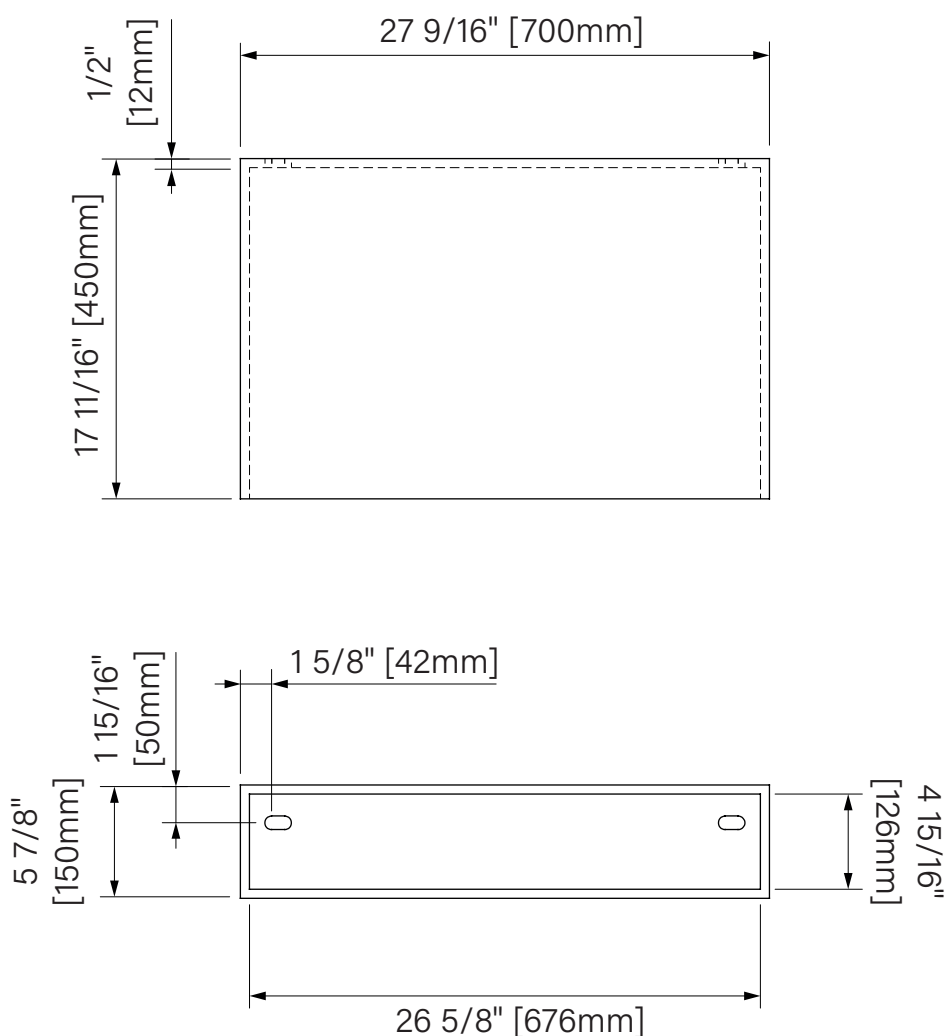

Wall counter 28 / Comptoir mural 28

Vanity

Matte white solid surface

27 9/16" x 17 11/16" x 5 7/8"

700mm x 450mm x 150mm

Vanité

Surface solide blanc mat

27 9/16" x 17 11/16" x 5 7/8"

700mm x 450mm x 150mm

The dimensions are subject to manufacturer's tolerance and may change without notice.

Les dimensions sont soumises à des tolérances de fabrication et peuvent changer sans préavis.

Slik
PORTFOLIO