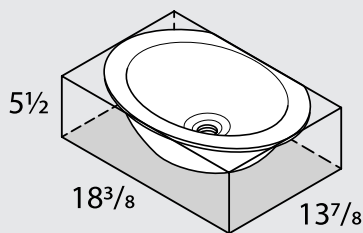

.dwg | .dxf | .skp www.vandabaths.com

Massachusetts Code: Pending
cUPC Listing by IAPMO: File No. Pending

VA/1181/02/July18