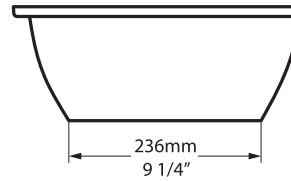

Kaali 46

UB-KAA-46-IO

victoria  albert®

volcanic limestone baths

Top view

Side view

Front view

Section AA