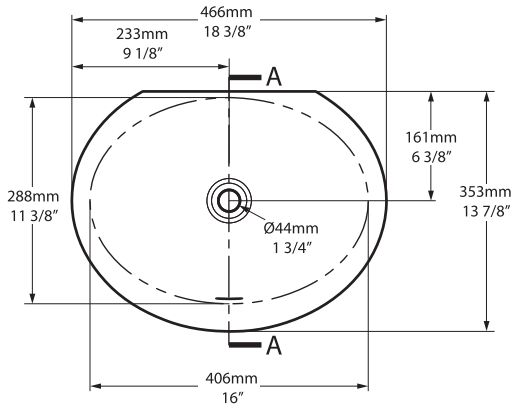

Kaali 46

UB-KAA-46-IO

victoria  albert®

volcanic limestone baths

Top view

Side view

Front view

Section AA