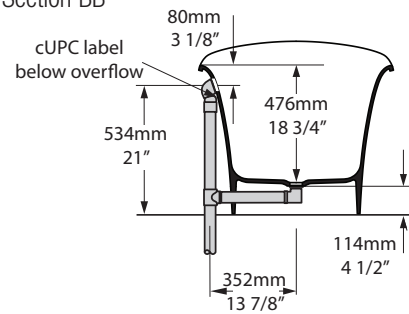

Toulouse Freestanding Bathtub

TOU-N-SW-NO / TOU-N-SW-OF

Section BB

- 780 72 US gal
- 511 40 US gal
- 179 0 US gal

BV-2.1_0062

Recommended drains: K-40E-xx / K-70-xx / K-50-xx

Drain Void: Features a void space underneath the bathtub for drain plumbing.

Note: K-36E/K-40E drains must be installed using all tools and washers included; do not use plumbers putty or silicone in the place of washers provided

- All measurements subject to +/-5% tolerance
- NO = no overflow hole
- OF = overflow hole

25
years

5
years

5 year warranty on drains
Garantie de 5 ans sur les drains
Garantía de 5 años para los drenajes

8
years

2
years

2 year warranty on painted exterior
Pour les finitions extérieures peintes la garantie est de 2 ans
Acabados de pintura exterior tienen una garantía de 2 años

Massachusetts Code: Approved
cUPC listing by IAPMO: File No. 6574