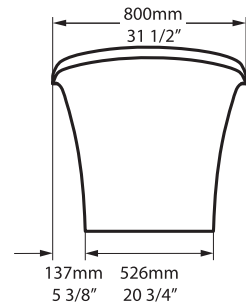

Toulouse Freestanding Bathtub

TOU-N-SW-NO / TOU-N-SW-OF

Front view

- 780 72 US gal
- 511 40 US gal
- 179 0 US gal

BV-2.1_0062

Recommended drains: K-40E-xx / K-70-xx / K-50-xx

Drain Void: Features a void space underneath the bathtub for drain plumbing.

Note: K-36E/K-40E drains must be installed using all tools and washers included; do not use plumbers putty or silicone in the place of washers provided

- All measurements subject to +/-5% tolerance
- NO = no overflow hole
- OF = overflow hole

25
years

5
years

5 year warranty on drains
Garantie de 5 ans sur les drains
Garantía de 5 años para los drenajes

8
years

2
years

2 year warranty on painted exterior
Pour les finitions extérieures peintes la garantie est de 2 ans
Acabados de pintura exterior tienen una garantía de 2 años

Massachusetts Code: Approved
cUPC listing by IAPMO: File No. 6574