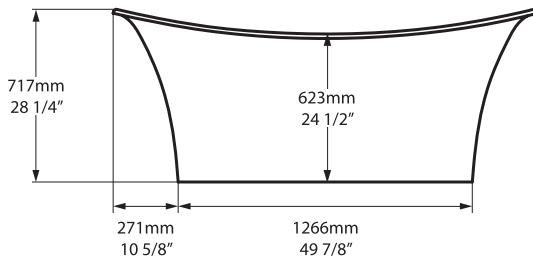

Toulouse Freestanding Bathtub

TOU-N-SW-NO / TOU-N-SW-OF

Section AA

- 780 72 US gal
- 511 40 US gal
- 179 0 US gal

BV-2.1_0062

Recommended drains: K-40E-xx / K-70-xx / K-50-xx

Drain Void: Features a void space underneath the bathtub for drain plumbing.

Note: K-36E/K-40E drains must be installed using all tools and washers included; do not use plumbers putty or silicone in the place of washers provided

- All measurements subject to +/-5% tolerance
- NO = no overflow hole
- OF = overflow hole

25
years

5
years

5 year warranty on drains
Garantie de 5 ans sur les drains
Garantía de 5 años para los drenajes

8
years

2
years

2 year warranty on painted exterior
Pour les finitions extérieures peintes la garantie est de 2 ans
Acabados de pintura exterior tienen una garantía de 2 años

Massachusetts Code: Approved
cUPC listing by IAPMO: File No. 6574