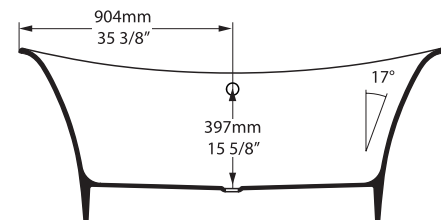

- 780 72 US gal
- 511 40 US gal
- 179 0 US gal

BV-2.1_0062

Recommended drains: K-40E-xx / K-70-xx / K-50-xx

Drain Void: Features a void space underneath the bathtub for drain plumbing.

Note: K-36E/K-40E drains must be installed using all tools and washers included; do not use plumbers putty or silicone in the place of washers provided

- All measurements subject to +/-5% tolerance
- NO = no overflow hole
- OF = overflow hole

25
years

5
years

5 year warranty on drains
Garantie de 5 ans sur les drains
Garantía de 5 años para los drenajes

8
years

2
years

2 year warranty on painted exterior
Pour les finitions extérieures peintes la garantie est de 2 ans
Acabados de pintura exterior tienen una garantía de 2 años

Massachusetts Code: Approved
cUPC listing by IAPMO: File No. 6574