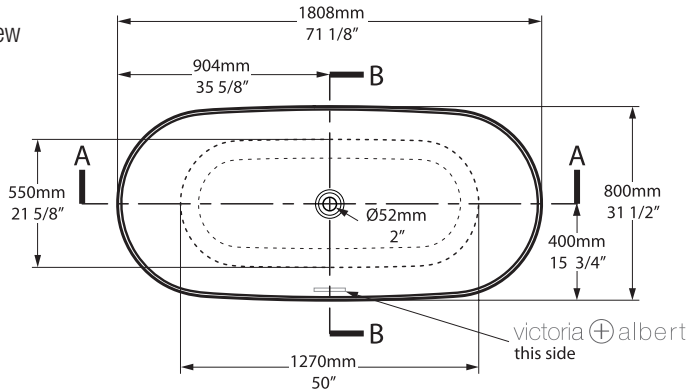

Side view

Toulouse Freestanding Bathtub

TOU-N-SW-NO / TOU-N-SW-OF

Top view