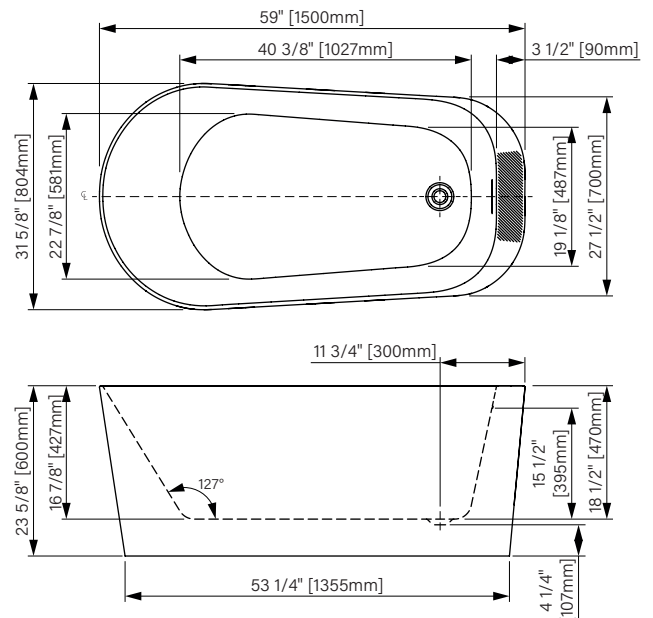

zitta.ca
1.30

The dimensions are subject to manufacturer's tolerance and may change without notice.

Les dimensions sont soumises à des tolérances de fabrication et peuvent changer sans préavis.

2022