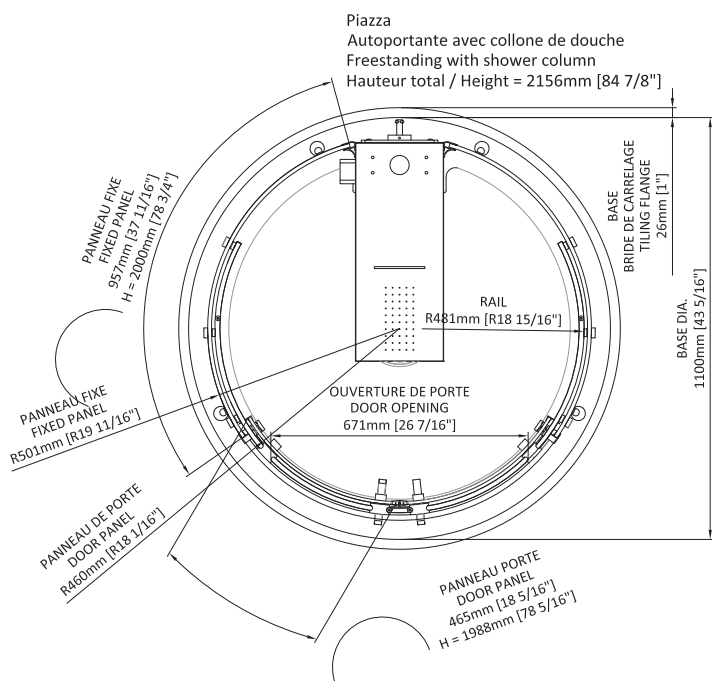

If you are looking for true innovation, the spectacular freestanding round shower will amaze you. The frameless circular structure adds a futuristic design element, bringing genuine originality to your bathroom decor. The Bellini freestanding shower has an exterior diameter of 43 1/4", which allows for a comfortable use. Complete with a built-in shower column, this collection offers you greater freedom of installation.

PIAZZA

FREESTANDING SHOWER

Door 42" : DPA4242IRD21

Box #1
82 1/8" x 35 1/2" x 11", 140lbs
2086mm x 902mm x 279mm, 63.5kg
Box #2
82" x 35 3/8" x 10 3/4", 142lbs
2083mm x 899mm x 273mm, 64.4kg
Box #3
40 7/8" x 31 5/8" x 3 1/4", 16lbs
1038mm x 803mm x 83mm, 7.3kg

Shower column : AS00464

Box #1
84 1/2" x 10 1/2" x 9 1/4", 67lbs
2146mm x 267mm x 235mm, 30.4kg

Total number of box : 5

- 8mm tempered glass
- Glass with ZittaClean treatment
- Unlimited design possibilities
- Increased brightness
- 360° visibility
- Low threshold base with drain cover
- Door clip for easy cleaning
- Splash guard bottom threshold
- Magnetic seals
- Adjustment of rail and bearings
- Lifetime guaranteed bearings

The dimensions are subject to manufacturer's tolerance and may change without notice.

www.zitta.ca